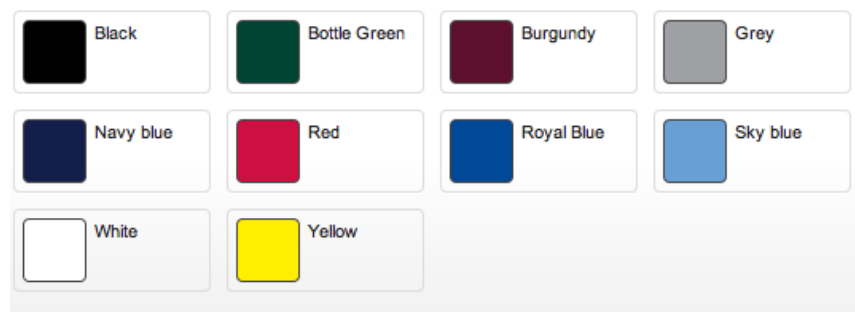

POLO SHIRTS ONLY
SIZE XXXX LARGE MEASURES 52-54" IN ALL COLOURS
APART FROM BLACK WHICH MEASURES 58-60".

£13.00
Sweatshirt
Sizes S – 2XL

£19.00
Fleece – overhead
Sizes S – 3XL

£23.00
Fleece zip
Sizes XS – 4XL

£7.00
T Shirt
Sizes S – 2XL

Ash Grey	Azalea	Black	Blue Dust
Camel	Cardinal Red	Carolina Blue	Cedar
Charcoal	Cherry Red	Chestnut	Daisy
Dark Chocolate	Dark Heather	Gold	Heliconia
Honey	Ice Grey	Indigo Blue	Iris Blue
Irish Green	Jade	Kiwi	Light Blue
Light Pink	Lime Green	Maroon	Metro Blue
Military Green	Natural	Navy blue	Olive
Orange	Orchid	Paprika	Praire Dust
Purple	Red	Royal Blue	Safety Green
Safety Orange	Sand	Sapphire	Serene Green
Sky blue	Sports Grey	Stone Blue	Tan
Tangerine	Texas Orange	Vagas Gold	Violet
White	Yellow Haze	kelly green	